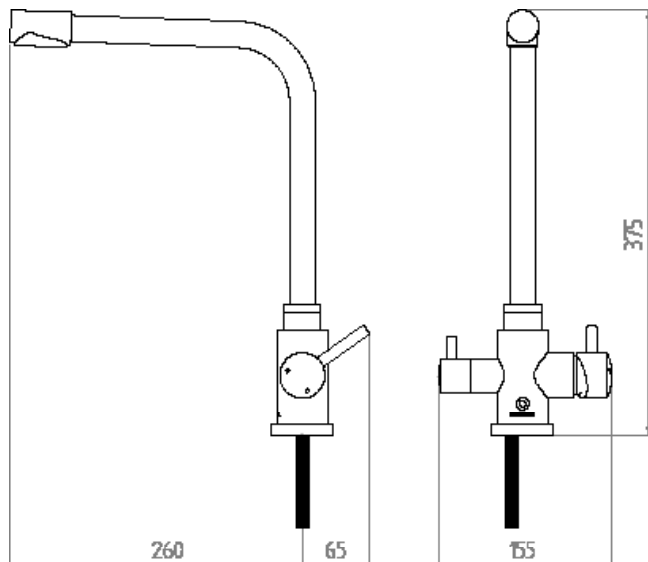

3-WAY KITCHEN FAUCET

BLUEWATER 3-WAY KITCHEN FAUCET

Versatile and convenient, the premium square-neck Bluewater 3-way kitchen faucet delivers purified water from a separate line connected to a Bluewater under-the-sink water purifier with SuperiorOsmosis or reverse osmosis (RO) technology as well as unfiltered hot and cold tap water. Separate lines ensure no cross-contamination.

Easy to install and easy to use, the single-hole faucet is made of food-grade stainless steel, eliminating the risk of metal leaching into the water, which may occur when using other materials such as brass.

PRODUCT

Product number	919240947
Installation	Single-hole deck mount

FEATURES

- User-friendly, minimalist Scandinavian design
- 360°-swivel
- Separate lines for purified and untreated hot and cold tap water
- Food-grade AISI 304 stainless steel
- High-quality ceramic core valves
- Best-in-class water flow rate
- Easy to install