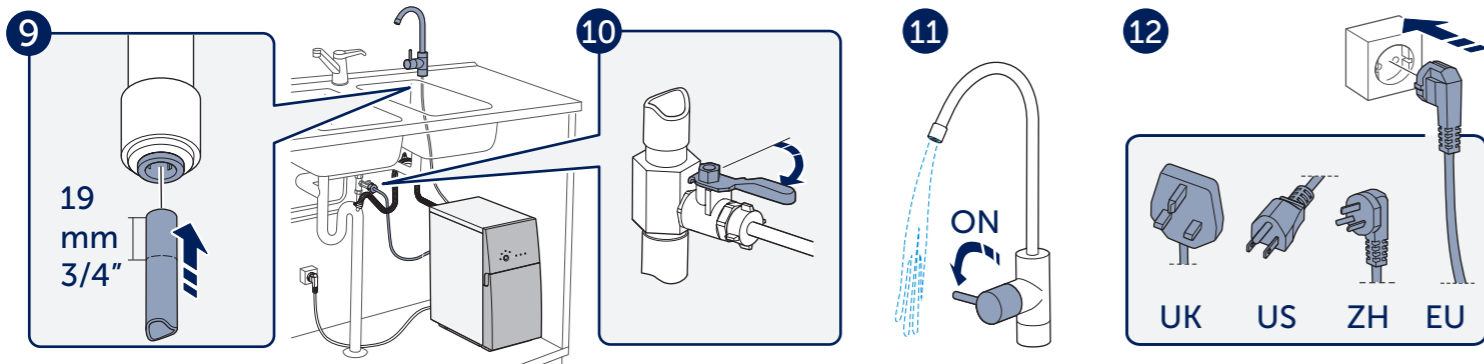

**Water faucet**

**What is included**

**Unpacking**

**Installation**

Document No 8240001.00 Revision 1845 © Bluewater Group 2018

## Installation