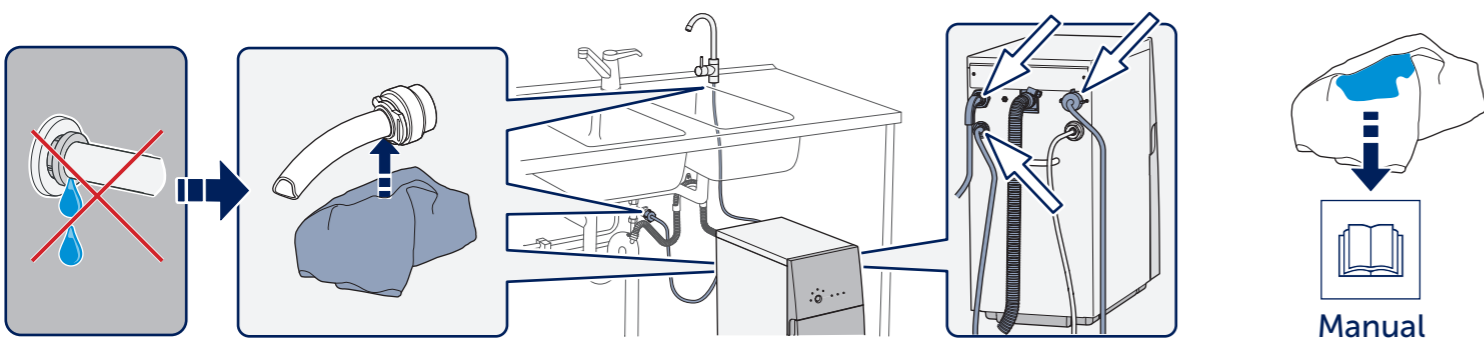

**Water faucet**

**What is included**

**Unpacking**

**Installation**

Document No 8240001.00 Revision 1845 © Bluewater Group 2018

## Installation