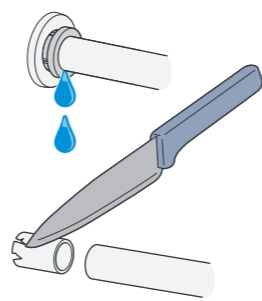

Repair leaks