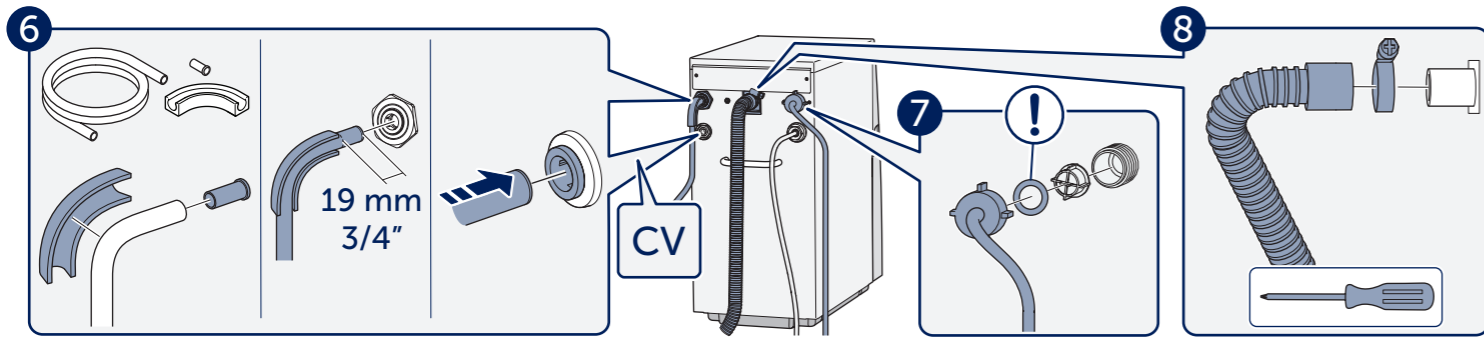

**Water faucet**

**What is included**

**Unpacking**

**Installation**

Document No 8240001.00 Revision 1845 © Bluewater Group 2018

## Installation