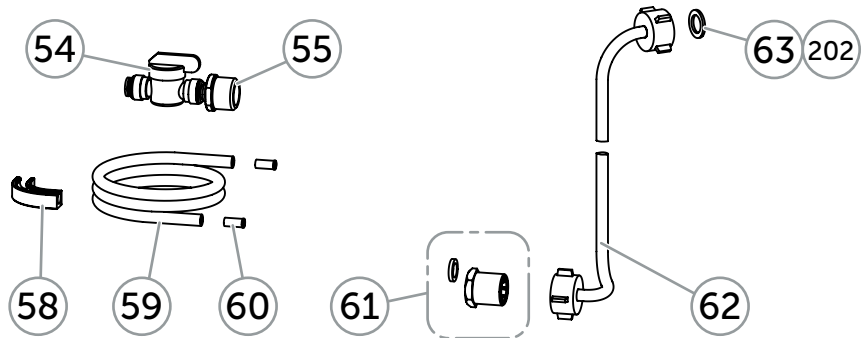

SPARE PARTS