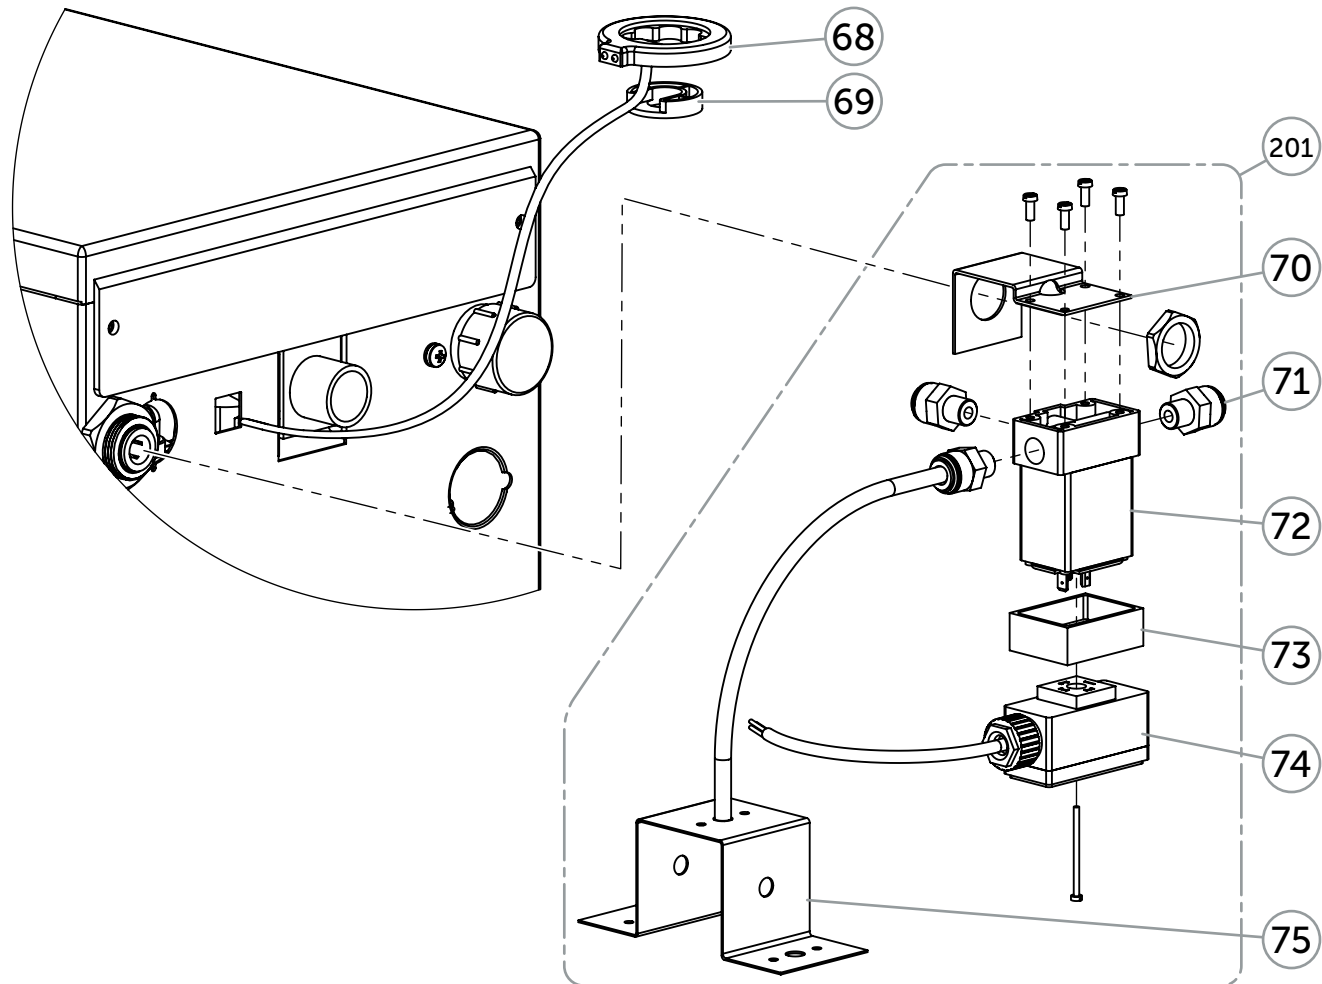

SPARE PARTS