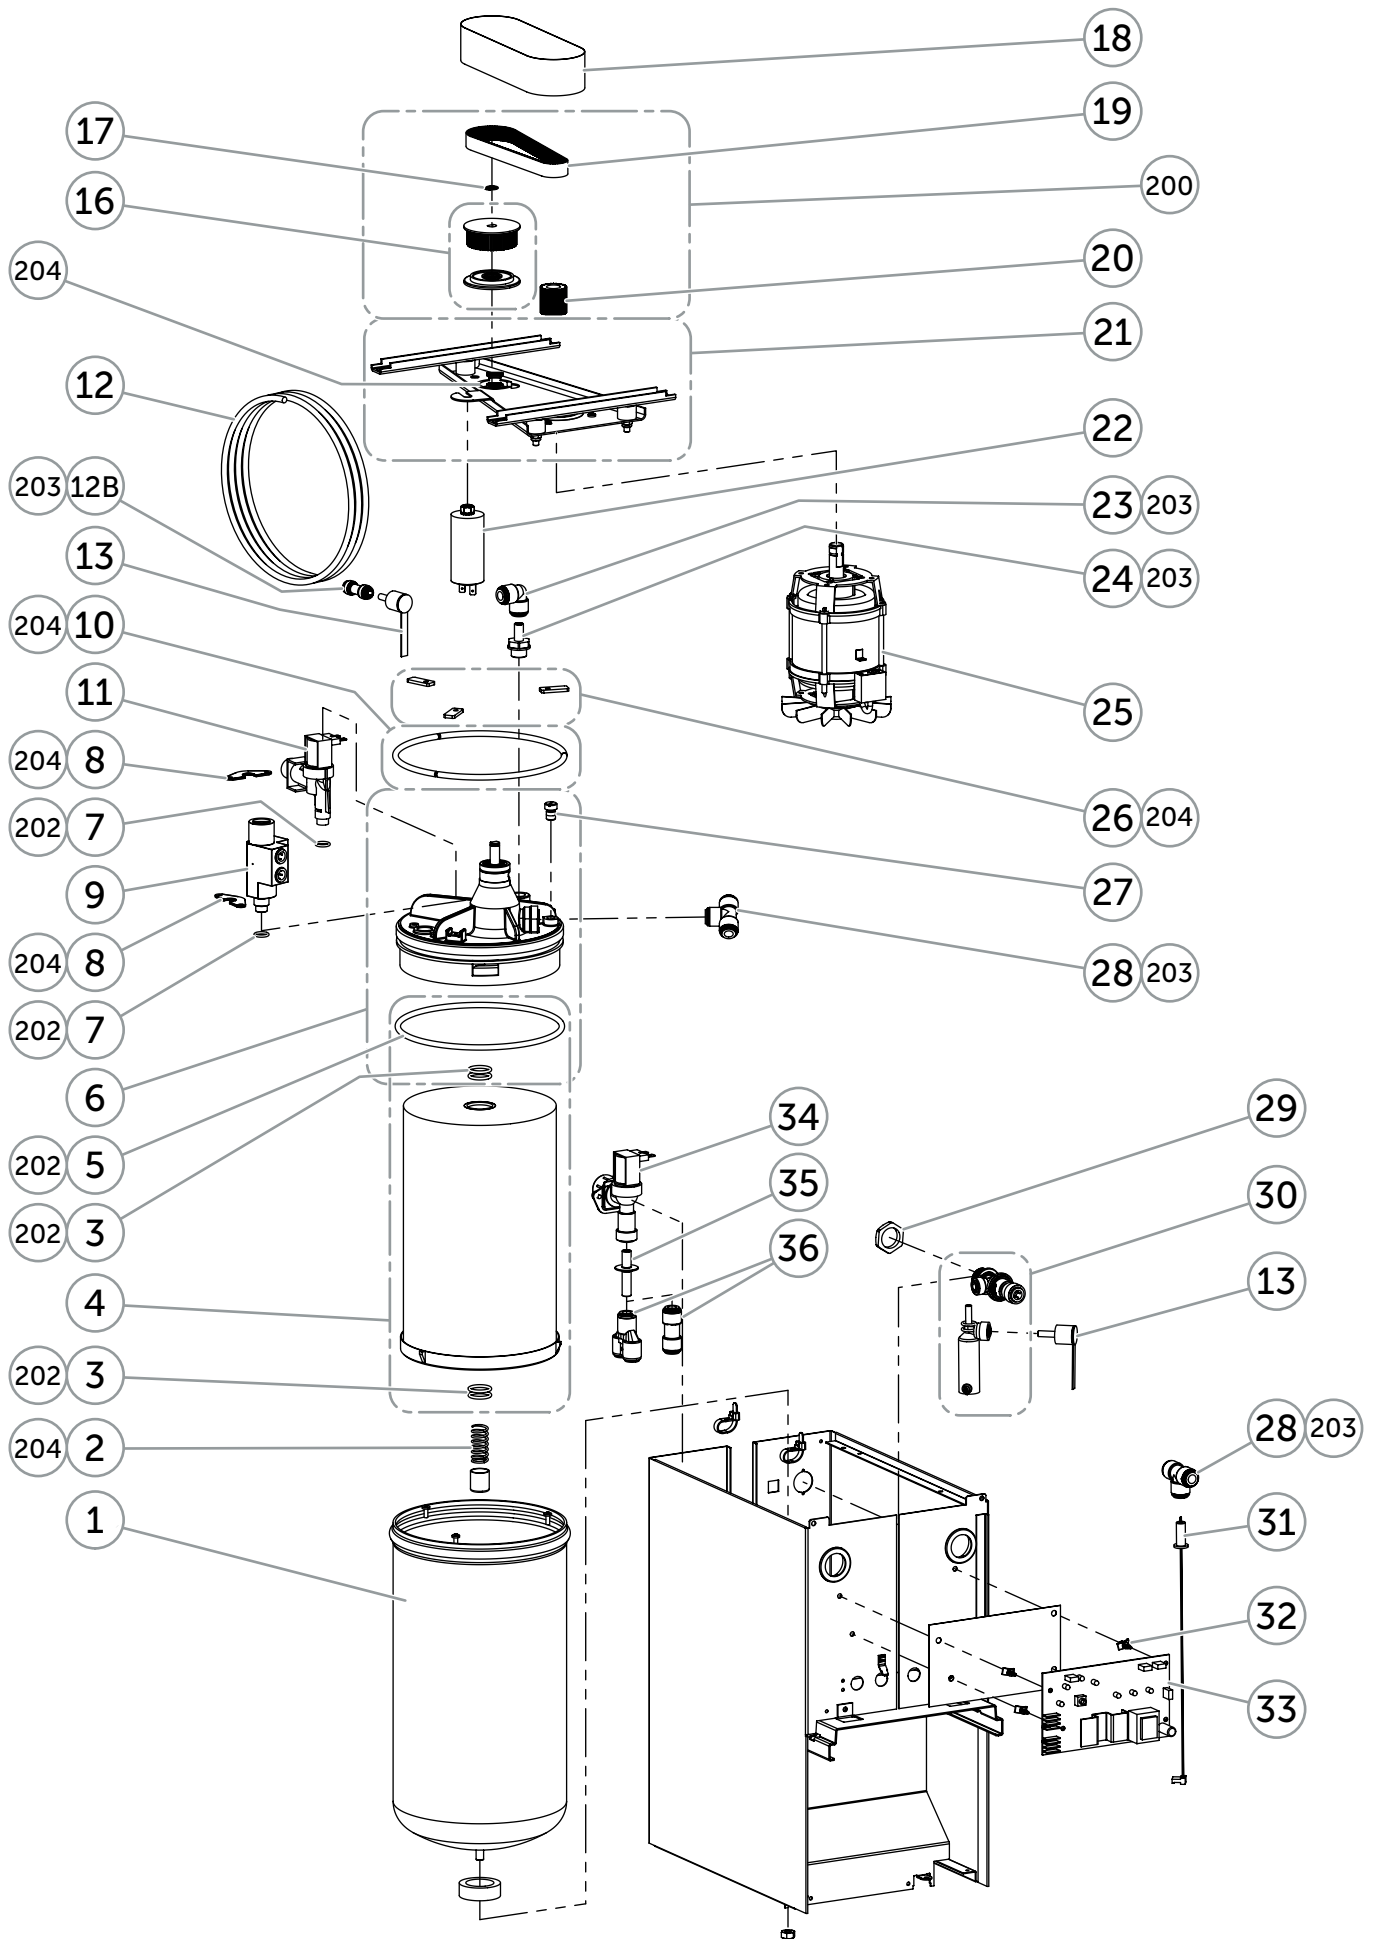

COMPONENTS