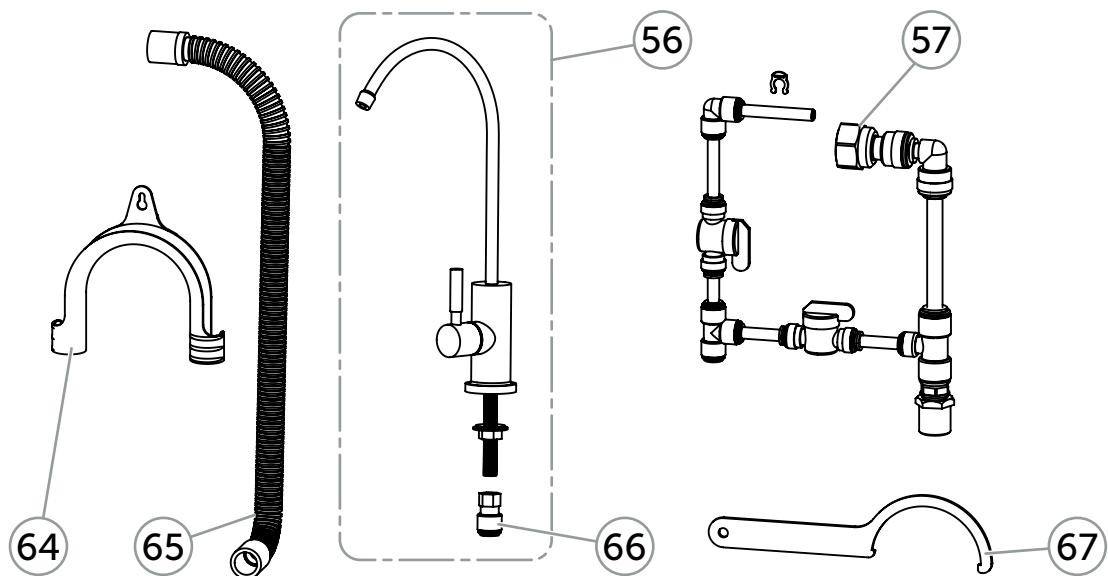

SPARE PARTS