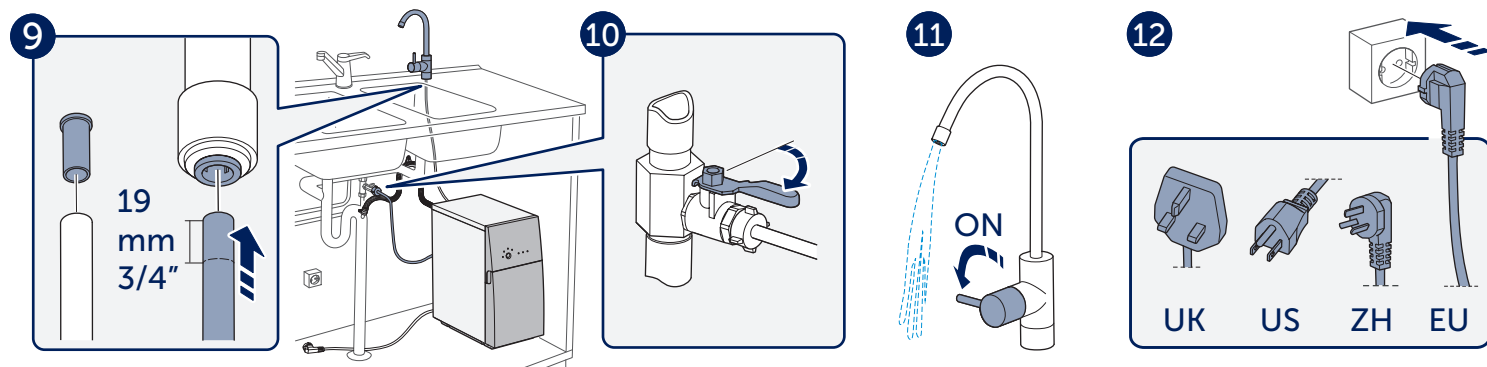

Troubleshooting and maintenance

What is included

Unpacking

Installation

Document No 8240001.00 Revision 1914 © Bluewater Group 2019

Installation

Replace filters