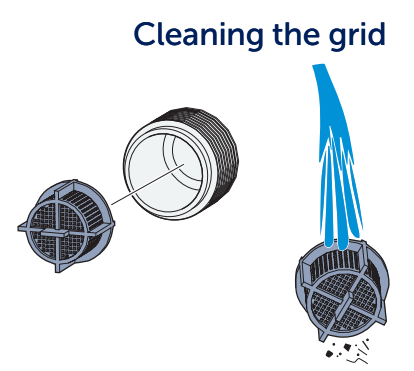

Troubleshooting and maintenance

What is included

Unpacking

Installation

Document No 8240001.00 Revision 1914 © Bluewater Group 2019

Installation

Replace filters