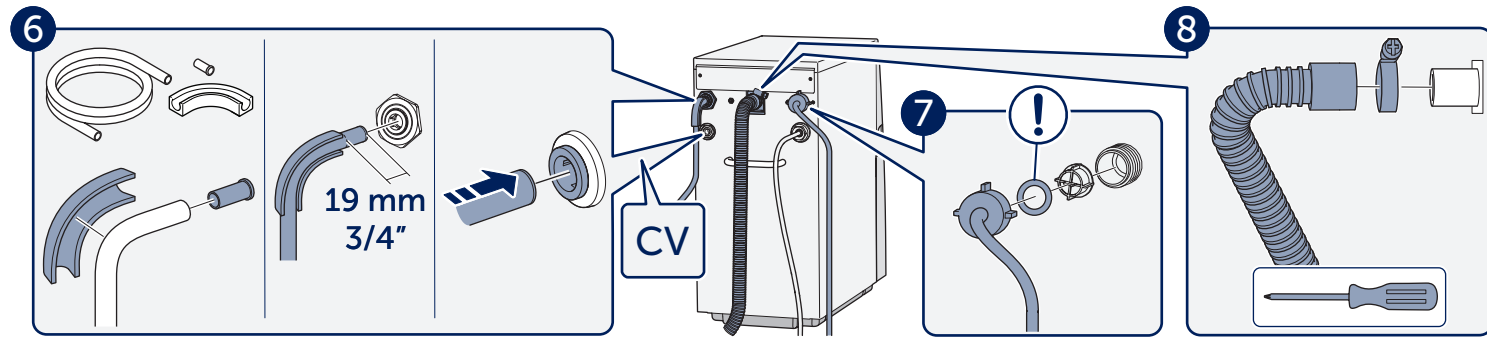

Troubleshooting and maintenance

What is included

Unpacking

Installation

Document No 8240001.00 Revision 1914 © Bluewater Group 2019

Installation

Replace filters