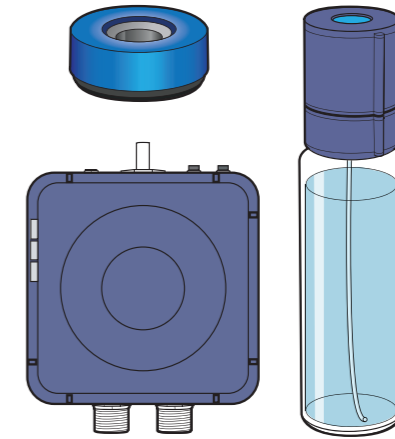

Bluewater Mineralizer