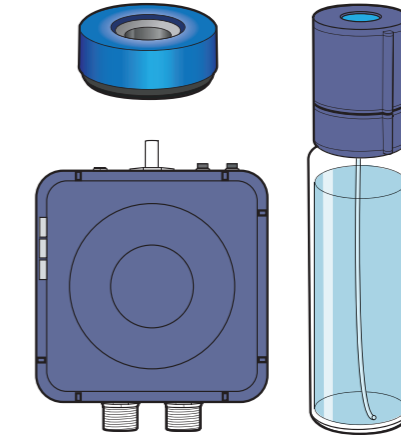

Bluewater Mineralizer