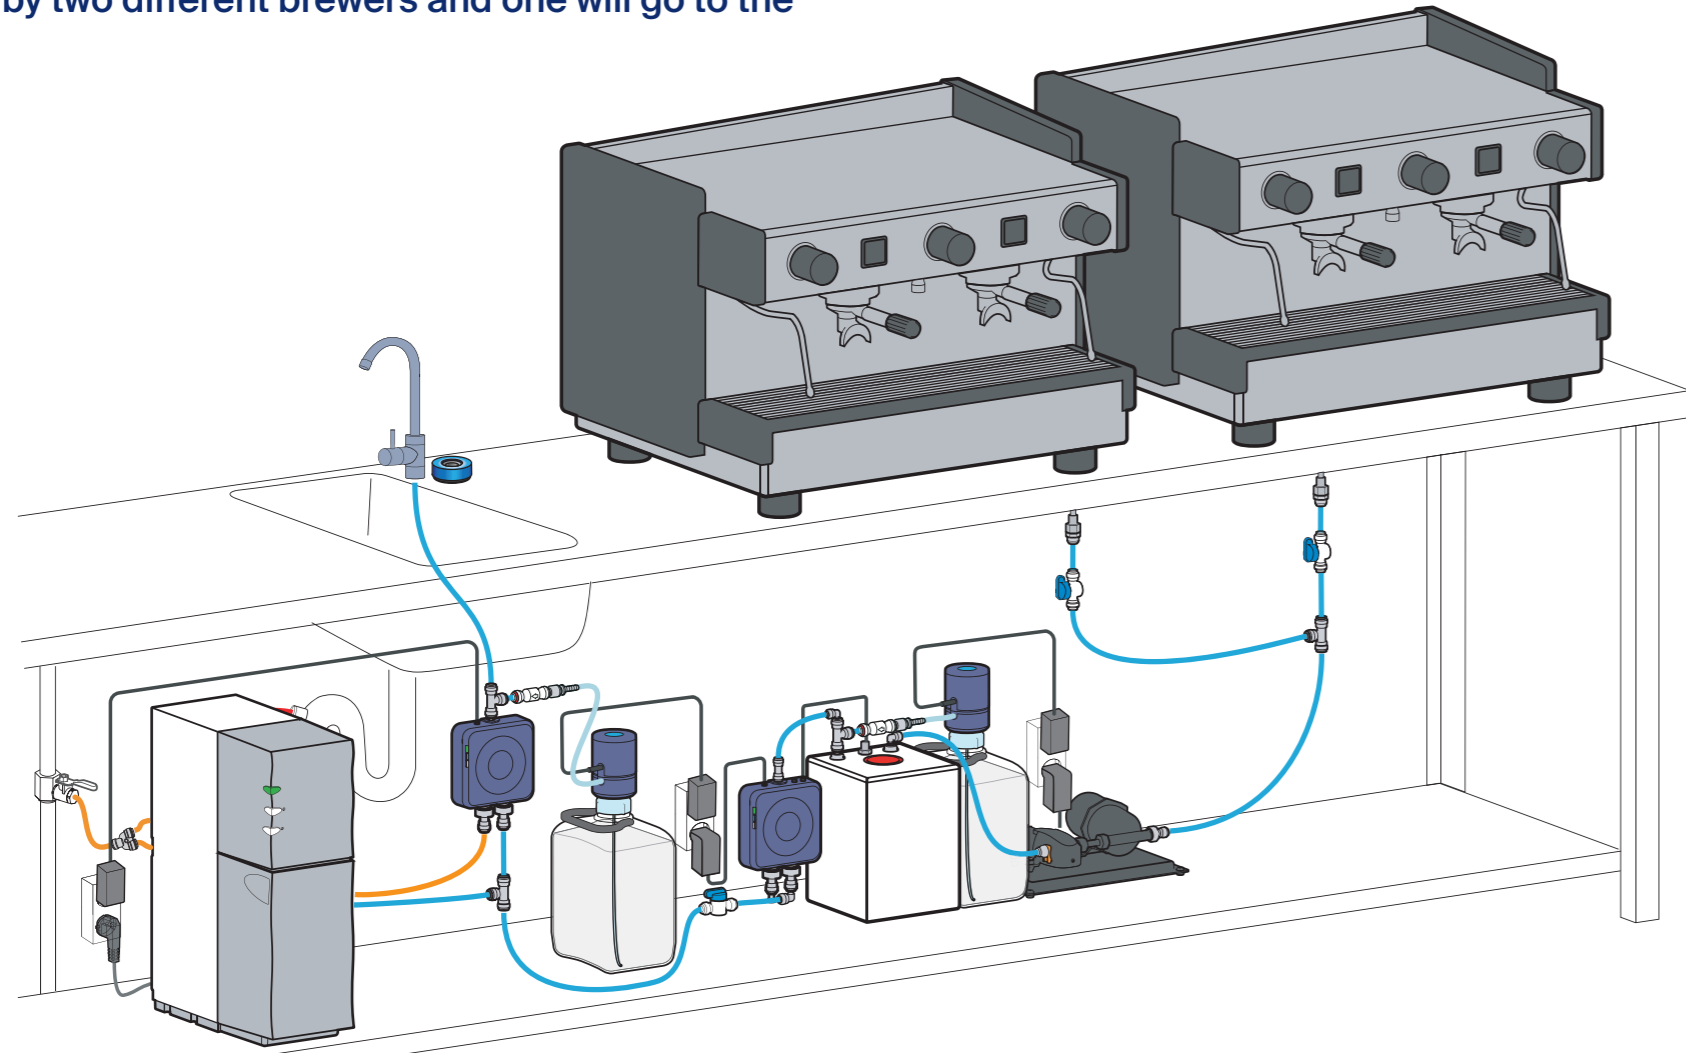

Potential Bluewater Brewer installations

What is Included in the Bluewater Brewer

Control Box

Dosing Pump

Pump with Pressure tank

Check Valve

Cable for float switch

Adaptor - BSP Thread 3/8"-3/8"

2x
Bluewater Brewer

2x
Bluewater LQR

Set two mineral concentrations, one will go into a faucet and one into a brewer

What is Needed

Bluewater Purifier

Bluewater Mineralizer

Bluewater Brewer

2x
Bluewater LQR

Set two mineral concentrations, one that will be shared by two different brewers and one will go to the faucet

What is Needed

Bluewater Purifier

Bluewater Mineralizer

Bluewater Brewer

2x
Bluewater LQR

3/8" Valve