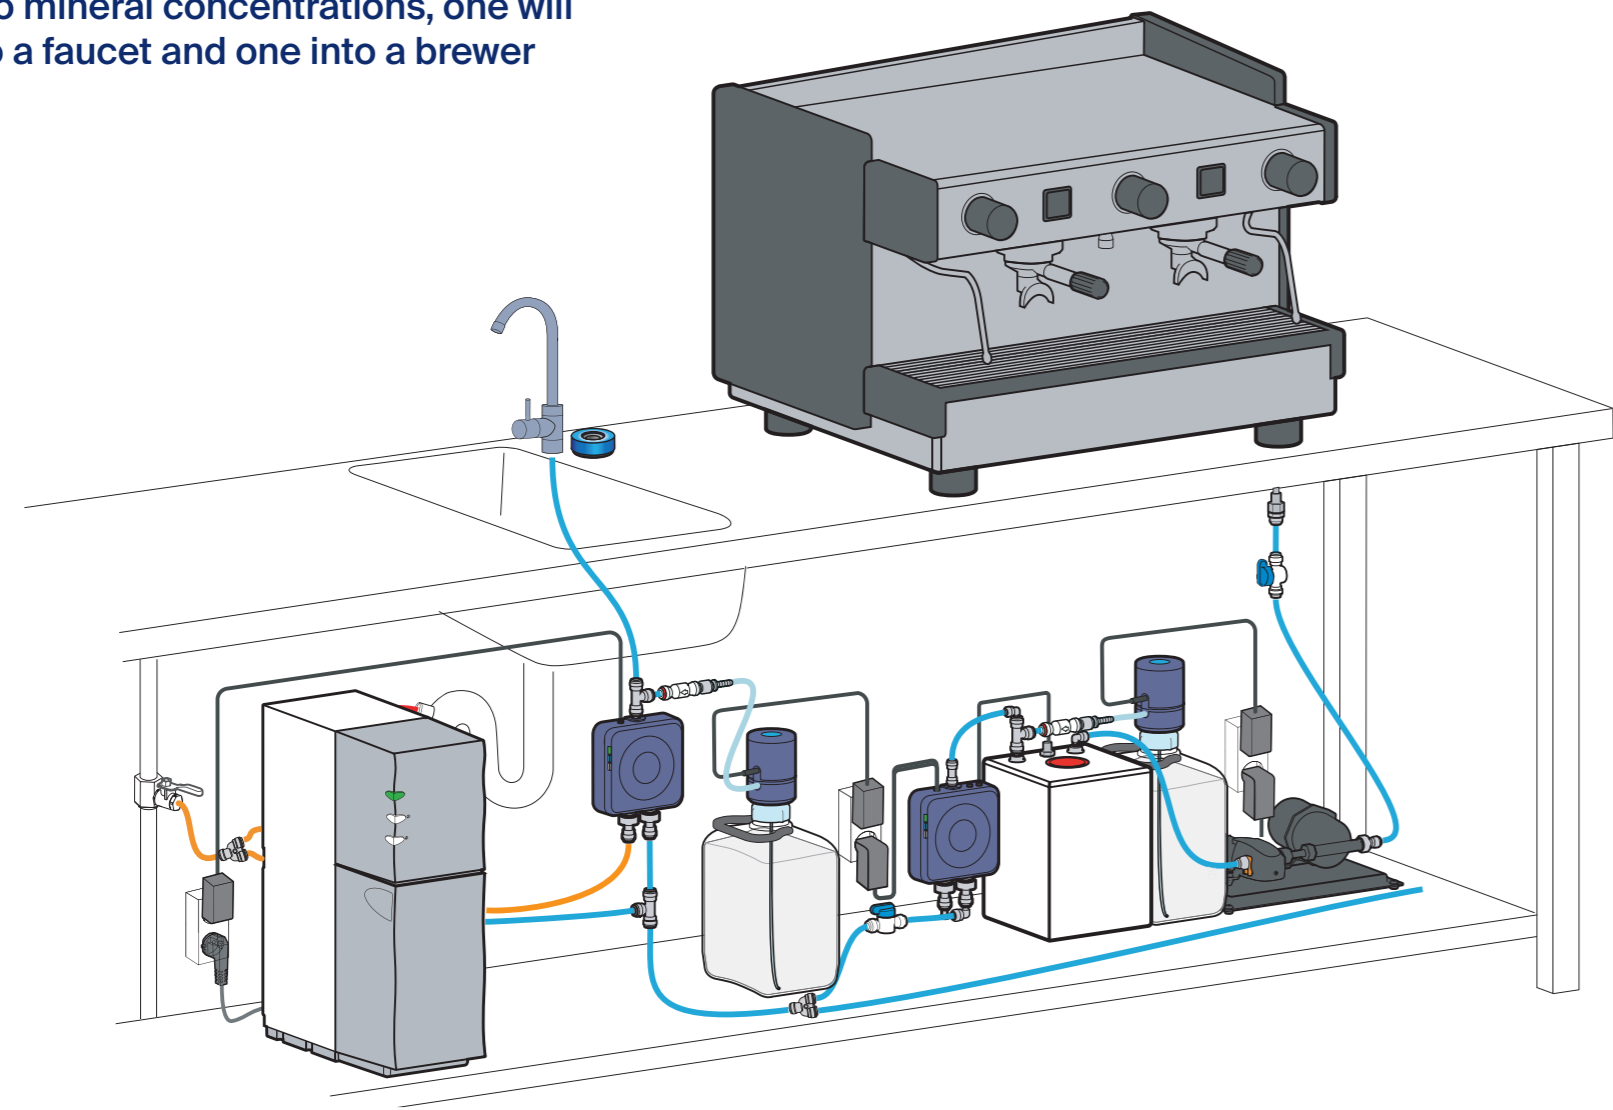

Set two mineral concentrations, one will go into a faucet and one into a brewer