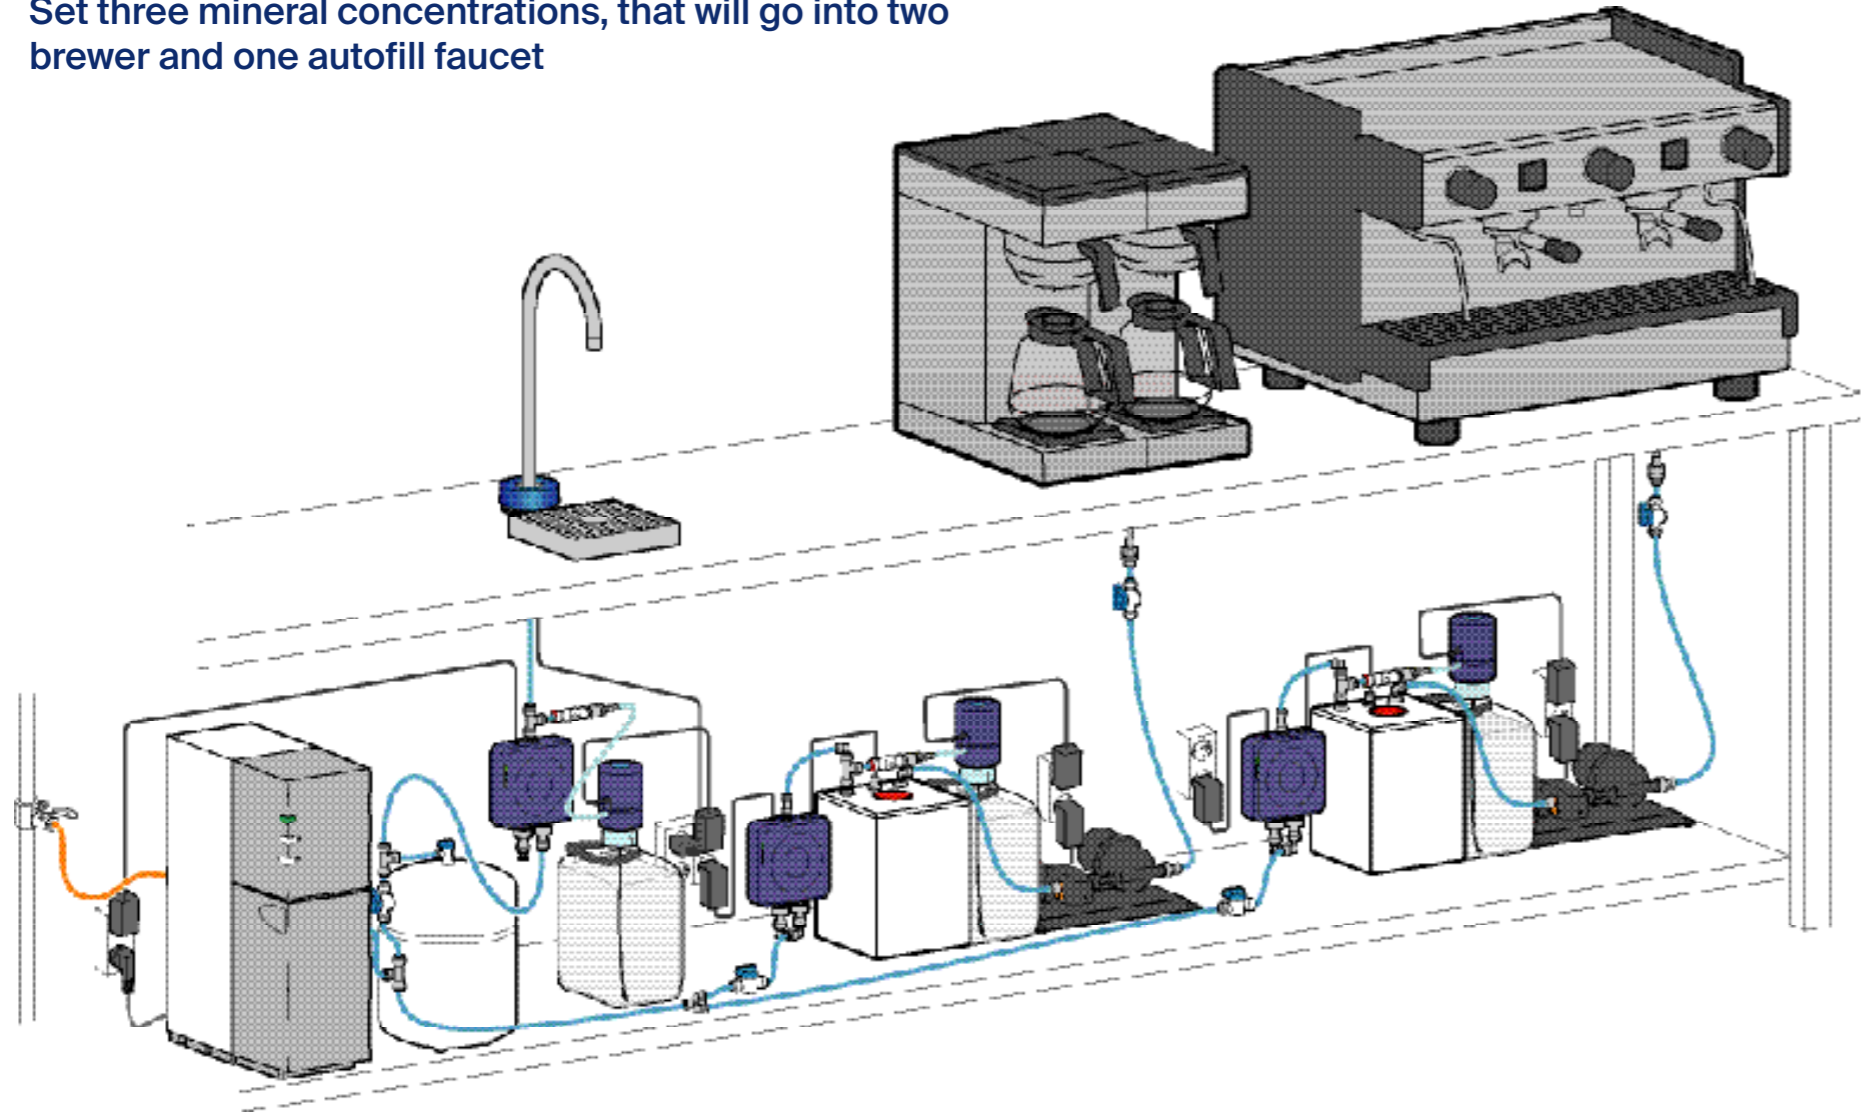

Set three mineral concentrations, that will go into two brewer and one autofill faucet