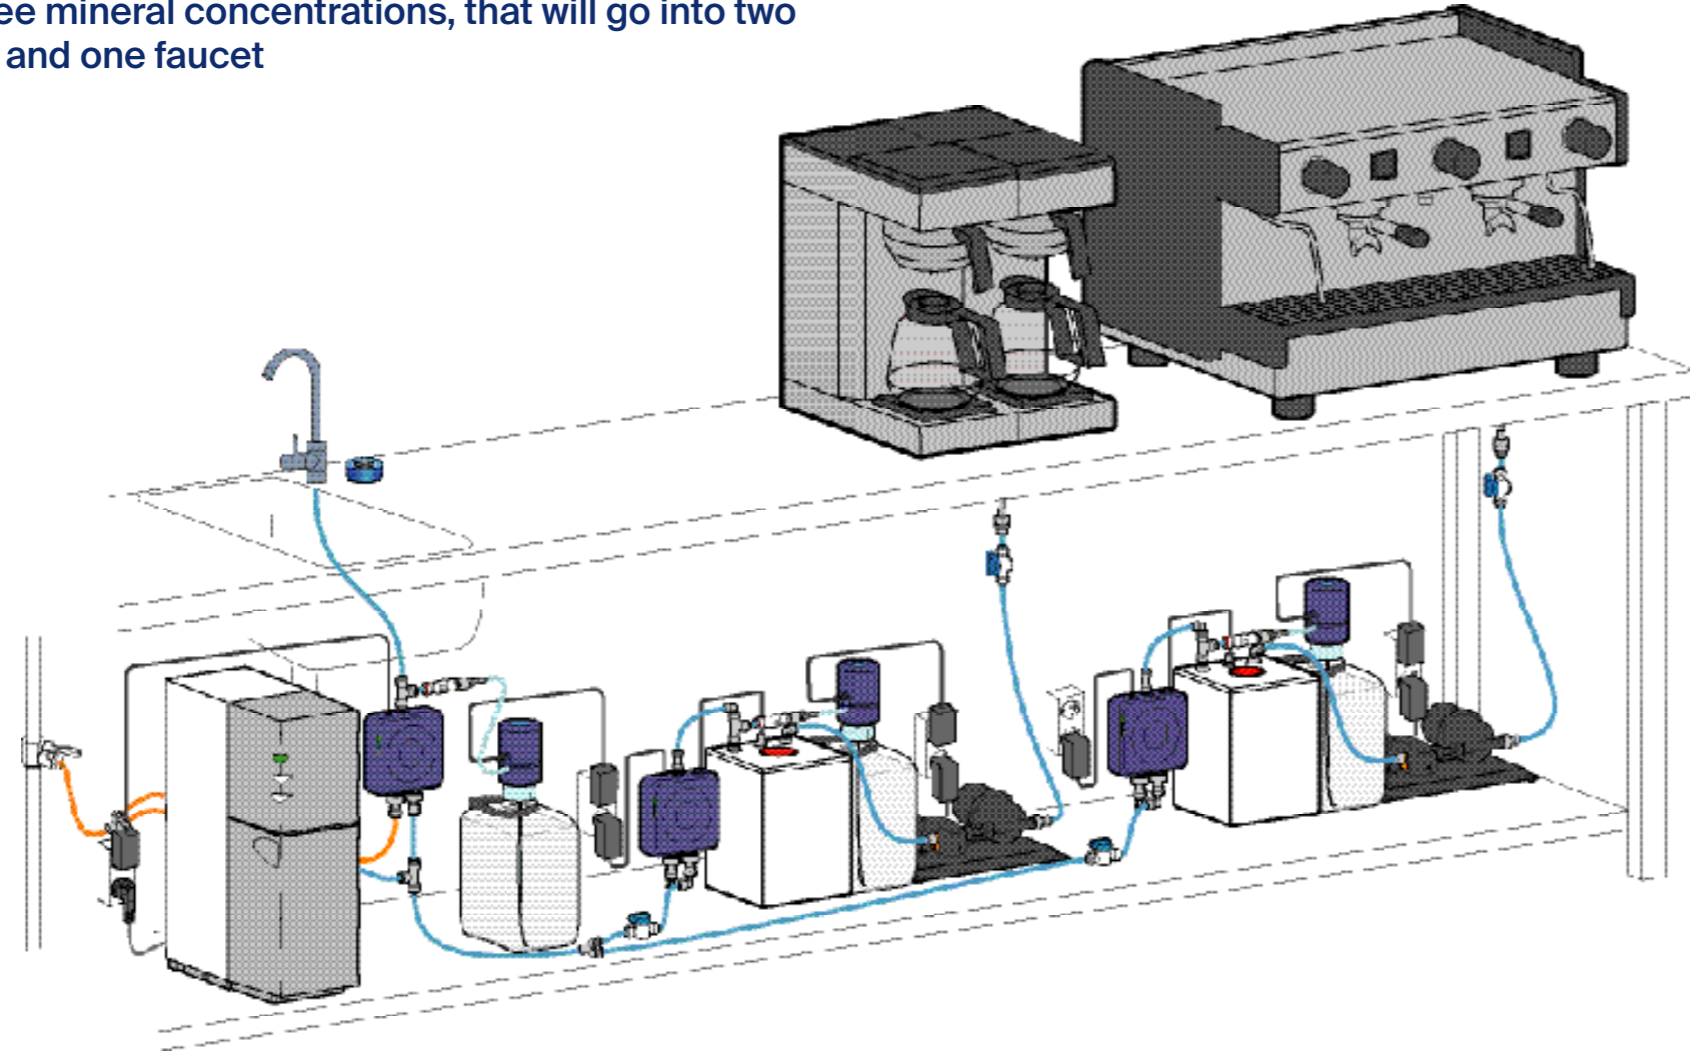

Potential Bluewater Brewer installations

What is Included in the Bluewater Brewer

Control Box

Dosing Pump

Pump with Pressure tank

Check Valve

Cable for float switch

Adaptor - BSP Thread 3/8"-3/8"

Set two mineral concentrations, one that will be shared by two different brewers and one will go to the faucet

What is Needed

Bluewater Purifier

Bluewater Mineralizer

Bluewater Brewer

2x
Bluewater LQR

3/8" Valve

Set two mineral concentrations, one that will be shared by Faucet and a brewers and one will go to the Second Brewer

What is Needed

Bluewater Purifier

2x
Bluewater Brewer

2x
Bluewater LQR

Set three mineral concentrations, that will go into two brewer and one faucet