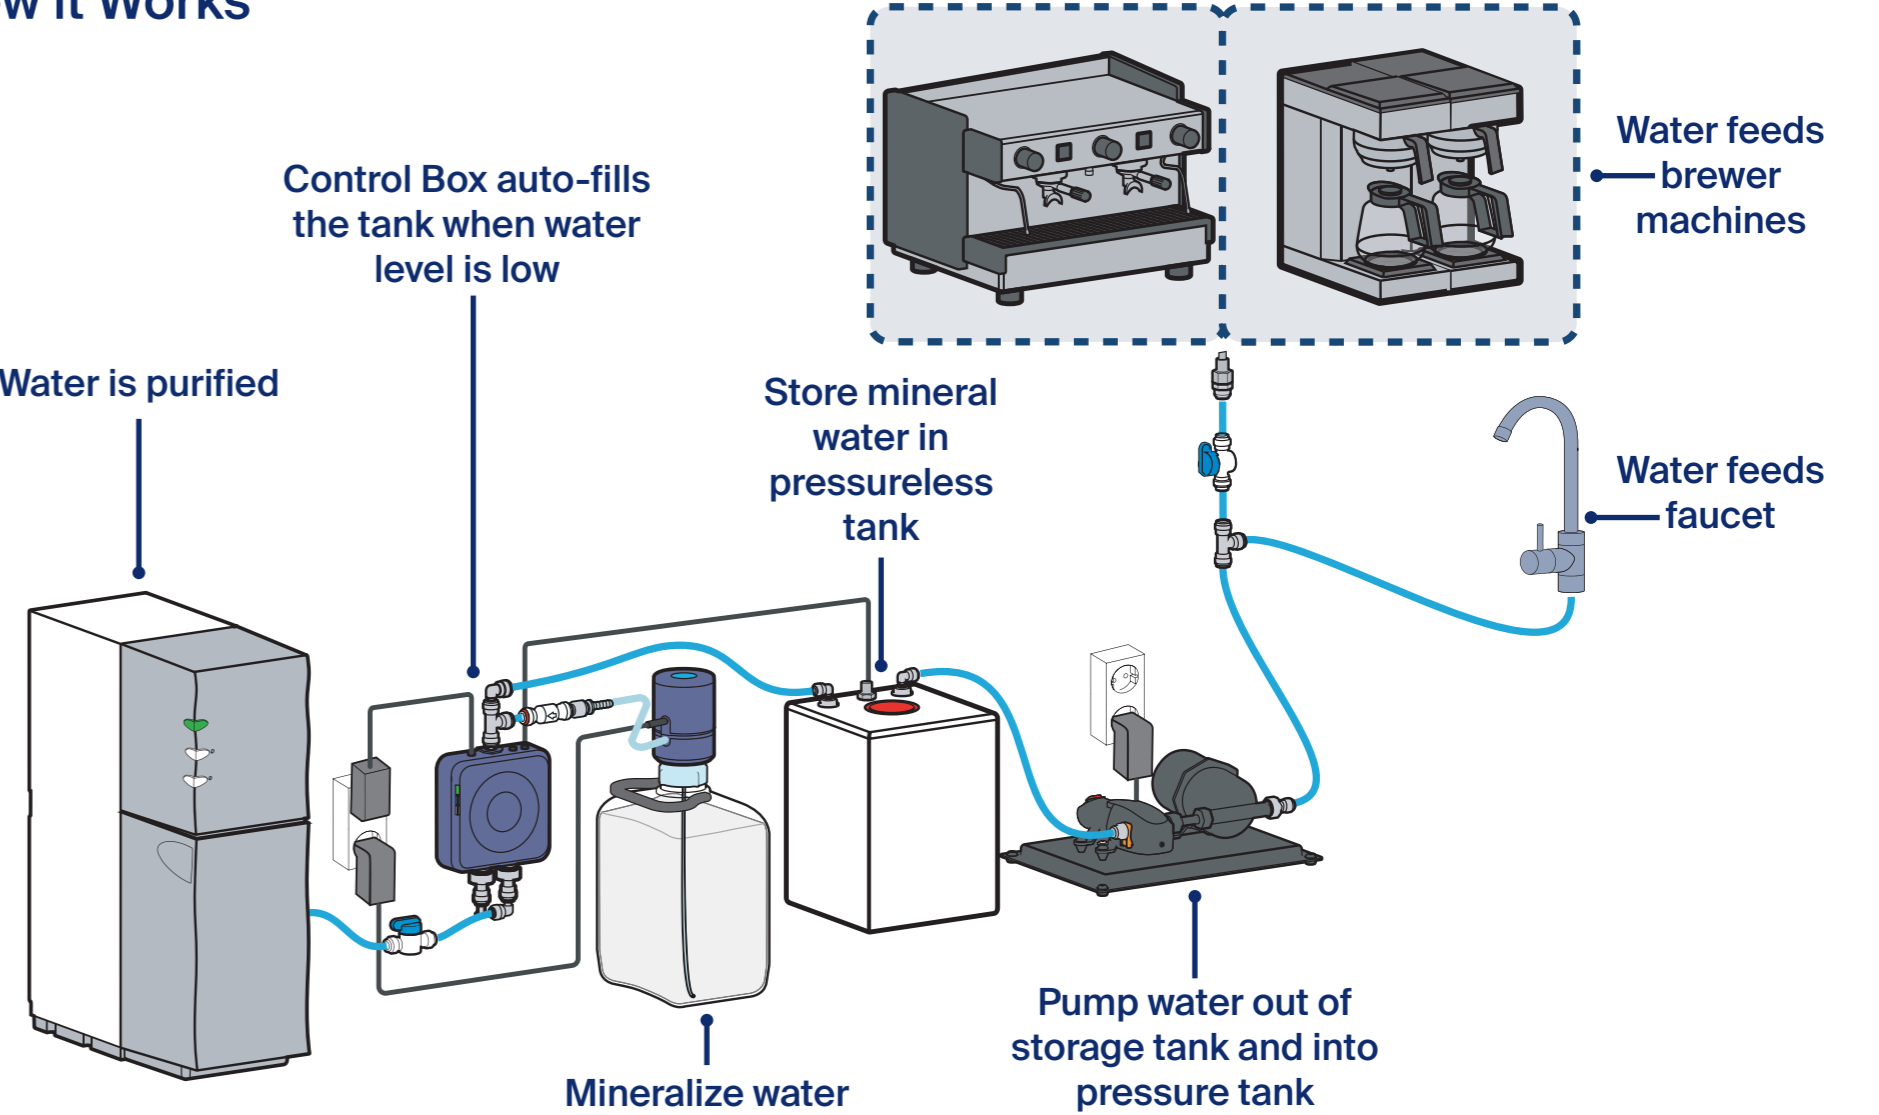

Potential Bluewater Brewer installations

What is Included in the Bluewater Brewer

Control Box

Dosing Pump

Pump with Pressure tank

Check Valve

Cable for float switch

Adaptor - BSP Thread 3/8"-3/8"

Adaptor - BSP Thread 3/8"-1/2"

Pressureless water tank with float switch

Bluewater RO Faucet

2x 3/8" Valve

3/8" Plugg

3/8" Tubing

4x Stem Elbow

Straight Adaptor - BSP Thread 3/8"-3/8"

How it Works

Water is purified

Control Box auto-fills the tank when water level is low

Store mineral water in pressureless tank

Pump water out of storage tank and into pressure tank

Water feeds brewer machines

Water feeds faucet

Set one mineral concentration, that will go into one brewer and a Faucet

What is Needed

Bluewater Purifier

Bluewater Brewer

Bluewater LQR

Set One mineral concentration, that will go into two brewers and one Faucet