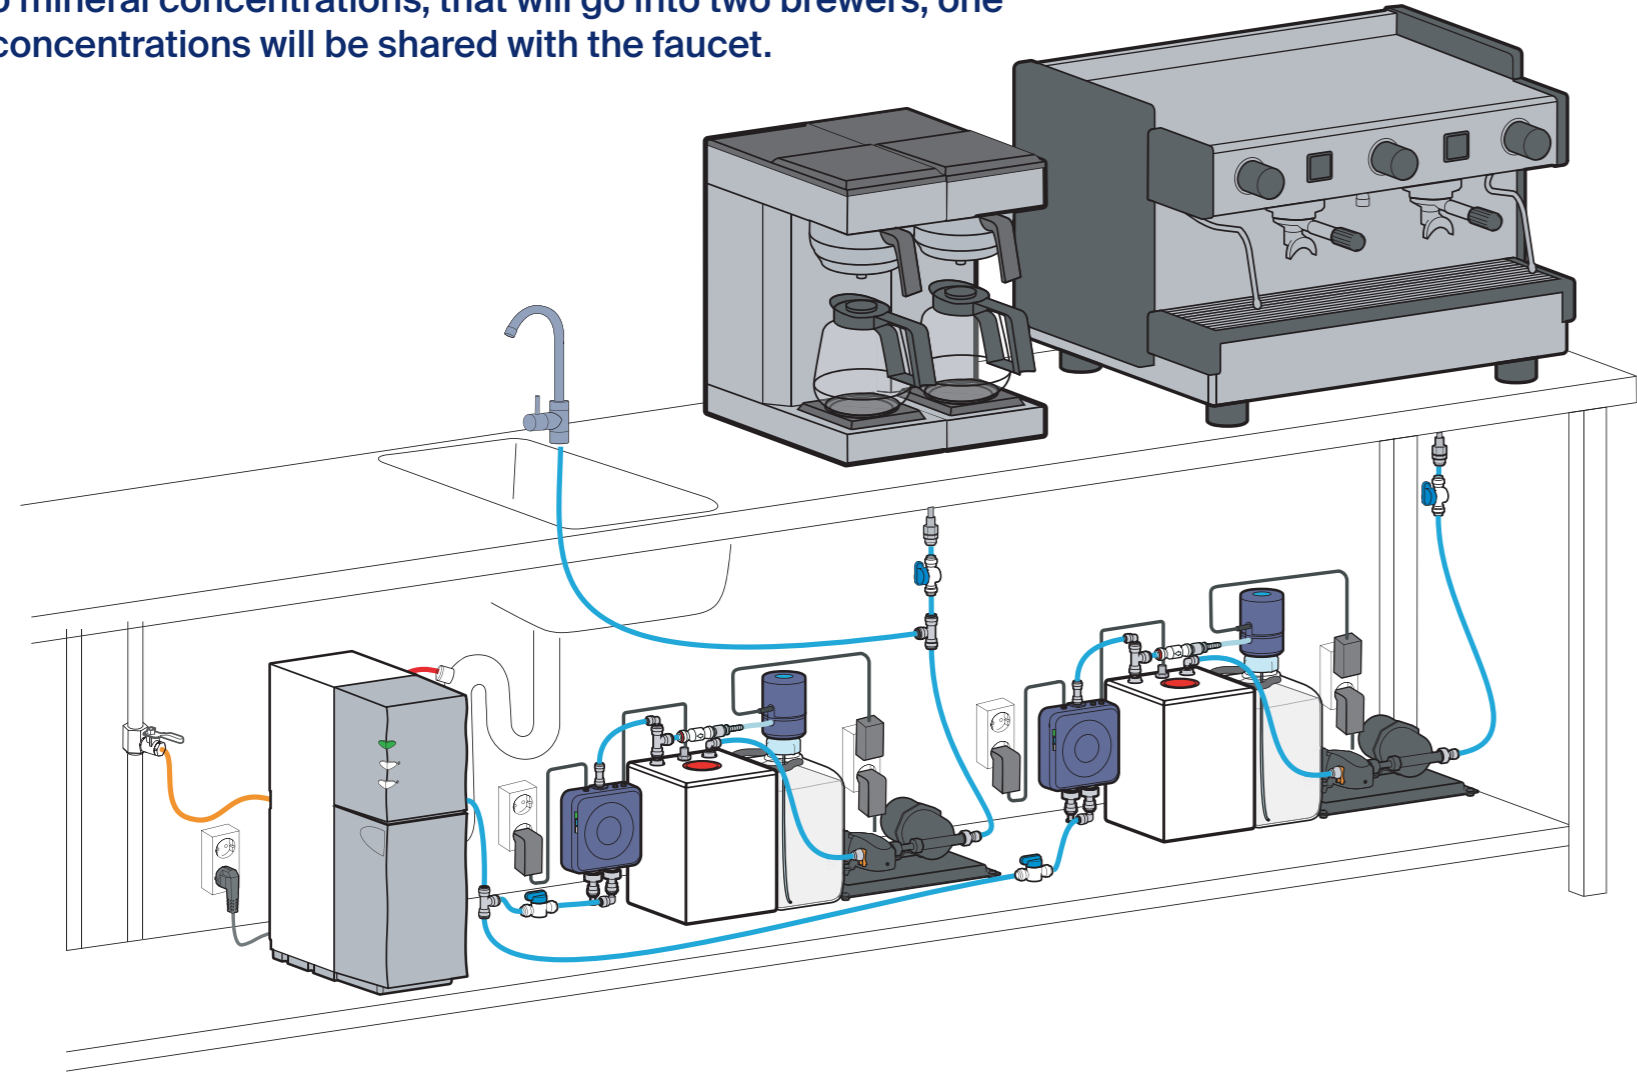

Potential Bluewater Brewer installations

What is Included in the Bluewater Brewer

Control Box

Dosing Pump

Pump with Pressure tank

Check Valve

Cable for float switch

Adaptor - BSP Thread 3/8"-3/8"

How it Works

Water is purified

Control Box auto-fills the tank when water level is low

Store mineral water in pressureless tank

Pump water out of storage tank and into pressure tank

Water feeds brewer machines

Water feeds faucet

Set one mineral concentration, that will go into one brewer and a Faucet

What is Needed

Bluewater Purifier

Bluewater Brewer

Bluewater LQR

Set One mineral concentration, that will go into two brewers and one Faucet

What is Needed

Bluewater Purifier

Bluewater Brewer

Bluewater LQR

Set two mineral concentrations, that will go into two brewers; one of the concentrations will be shared with the faucet.

What is Needed

Bluewater Purifier