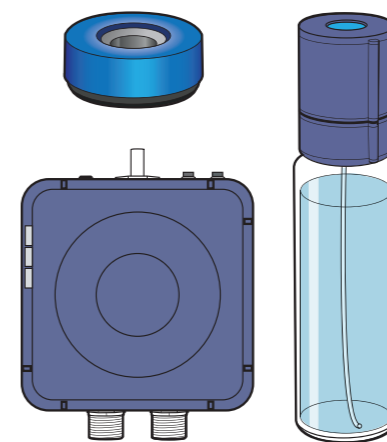

2x
Bluewater Brewer

2x
Bluewater LQR

Set two mineral concentrations, one will go into a faucet and one into a brewer

What is Needed

Bluewater Purifier

Bluewater Mineralizer

Bluewater Brewer

2x
Bluewater LQR