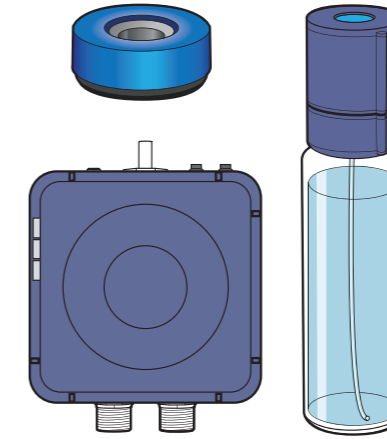

2x
Bluewater Brewer

2x
Bluewater LQR

Set two mineral concentrations, one will go into a faucet and one into a brewer

What is Needed

Bluewater Purifier

Bluewater Mineralizer

Bluewater Brewer

2x
Bluewater LQR

Set two mineral concentrations, one that will be shared by two different brewers and one will go to the faucet

What is Needed

Bluewater Purifier

Bluewater Mineralizer

Bluewater Brewer

2x
Bluewater LQR

3/8" Valve