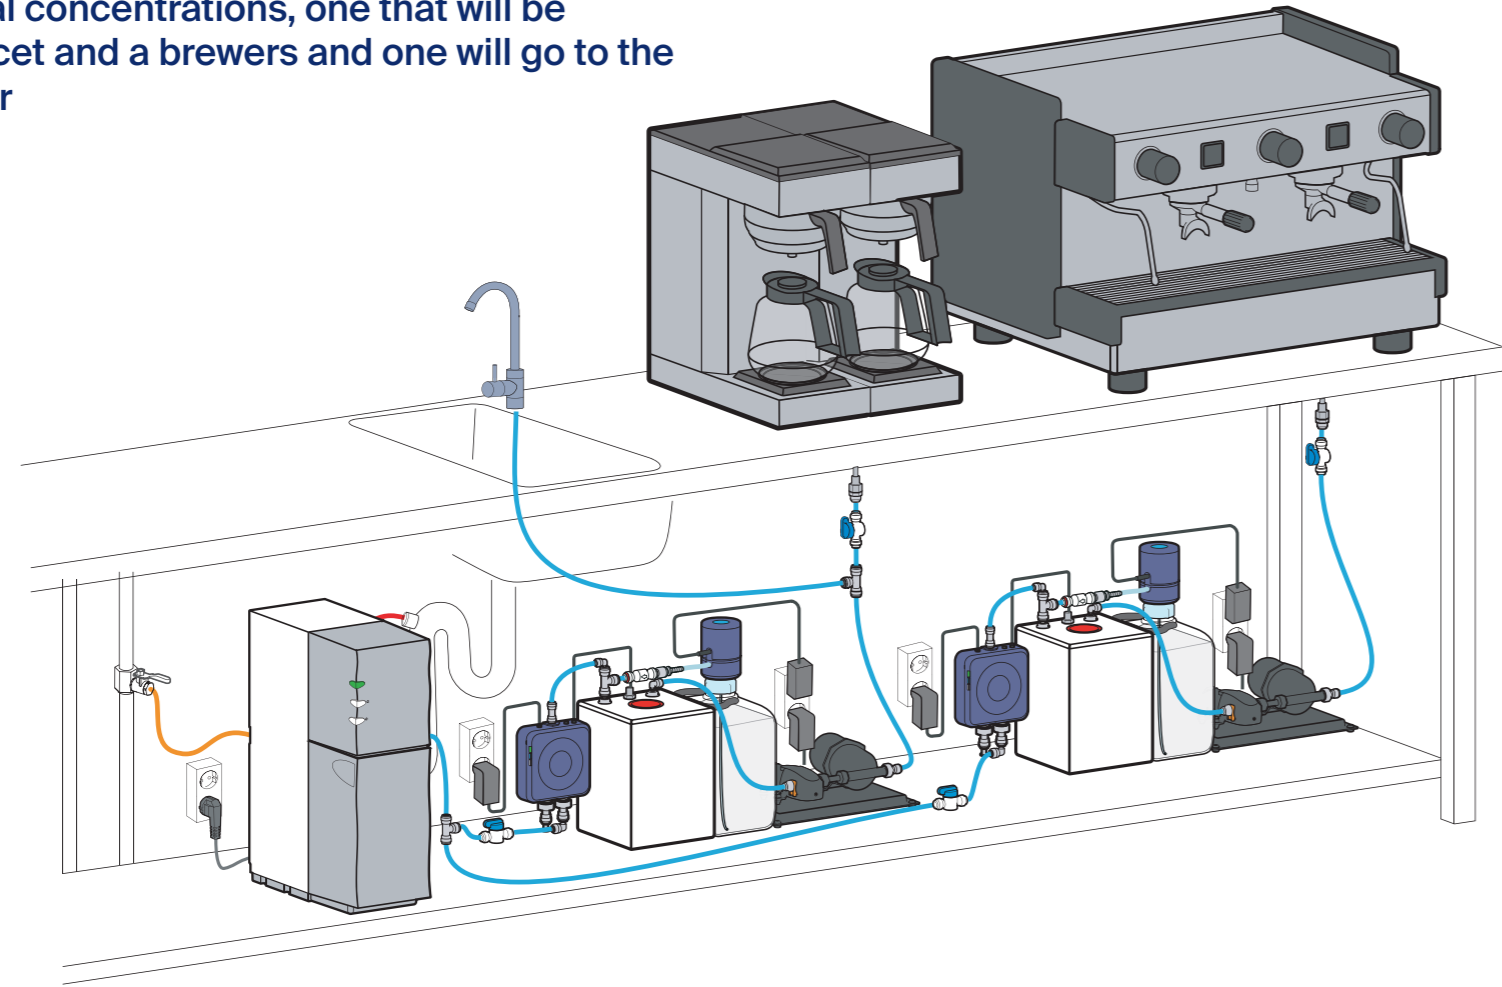

Set two mineral concentrations, one that will be shared by two different brewers and one will go to the faucet

What is Needed

Bluewater Purifier

Bluewater Mineralizer

Bluewater Brewer

2x
Bluewater LQR

3/8" Valve

Set two mineral concentrations, one that will be shared by Faucet and a brewers and one will go to the Second Brewer

What is Needed

Bluewater Purifier

2x
Bluewater Brewer

2x
Bluewater LQR

Set three mineral concentrations, that will go into two brewer and one faucet