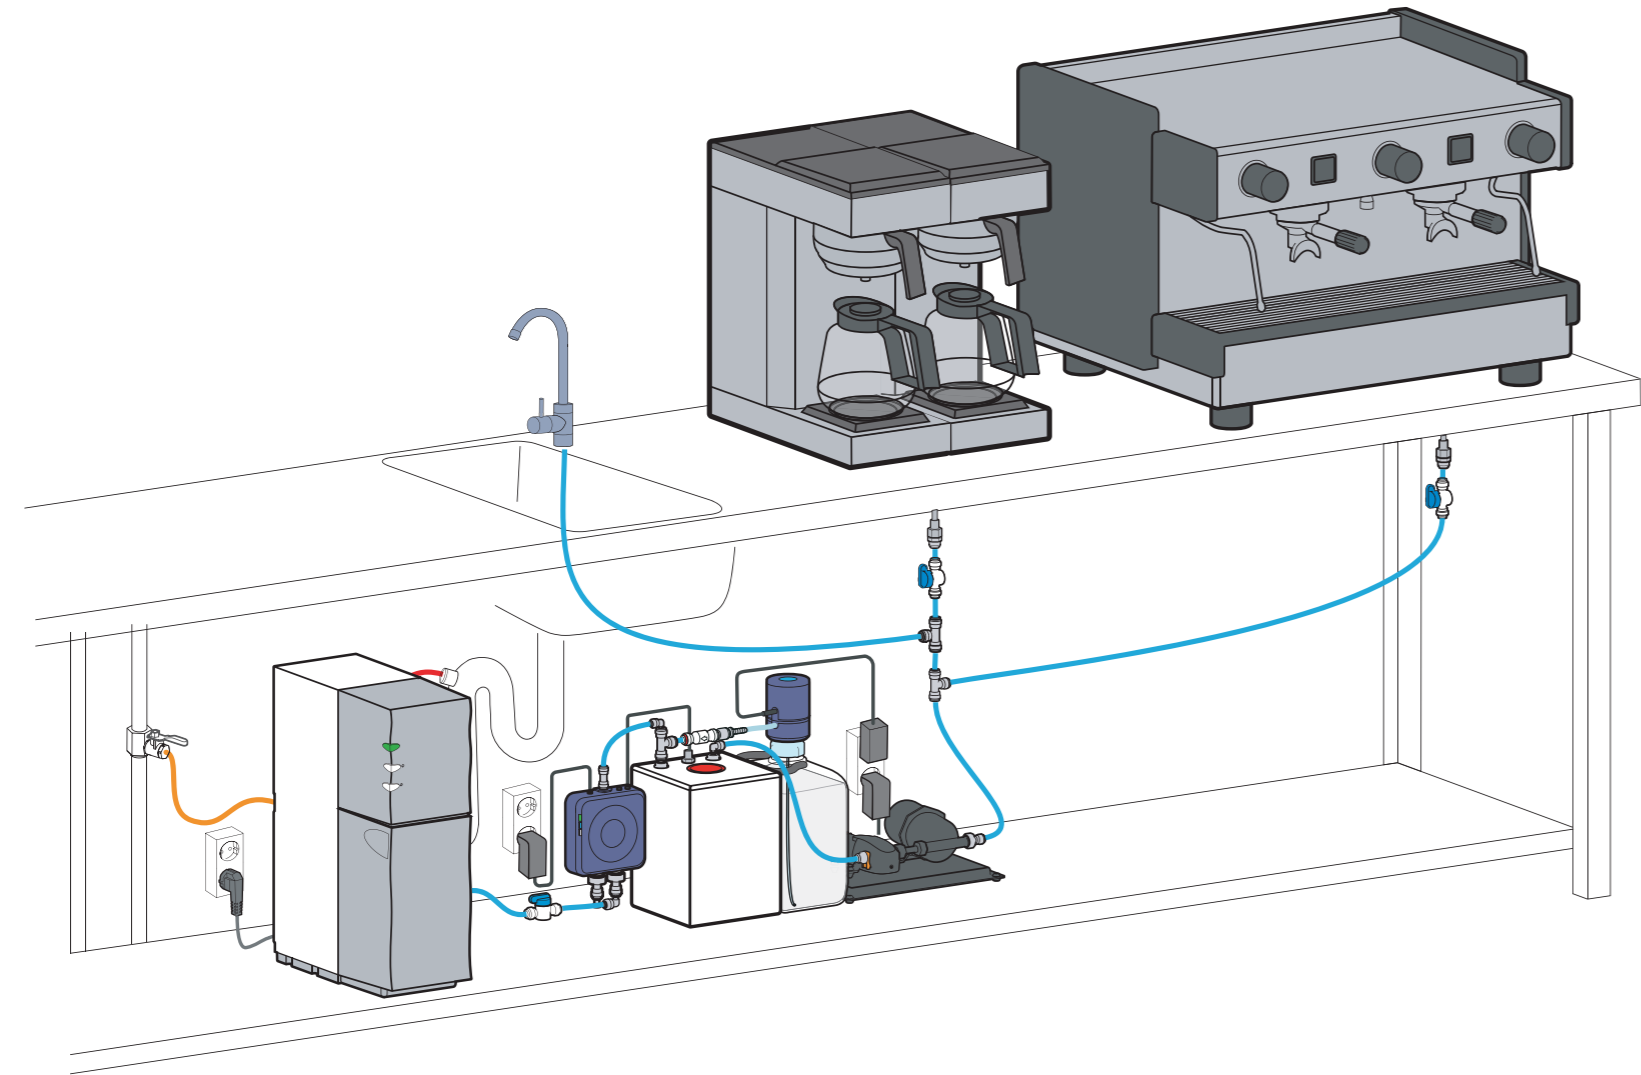

Potential Bluewater Brewer installations

What is Included in the Bluewater Brewer

Control Box

Dosing Pump

Pump with Pressure tank

Check Valve

Cable for float switch

Adaptor - BSP Thread 3/8"-3/8"

How it Works

Water is purified

Control Box auto-fills the tank when water level is low

Store mineral water in pressureless tank

Pump water out of storage tank and into pressure tank

Water feeds brewer machines

Water feeds faucet

Set one mineral concentration, that will go into one brewer and a Faucet

What is Needed

Bluewater Purifier

Bluewater Brewer

Bluewater LQR

Set One mineral concentration, that will go into two brewers and one Faucet

What is Needed

Bluewater Purifier

Bluewater Brewer

Bluewater LQR

Set two mineral concentrations, that will go into two brewers; one of the concentrations will be shared with the faucet.

What is Needed

Bluewater Purifier