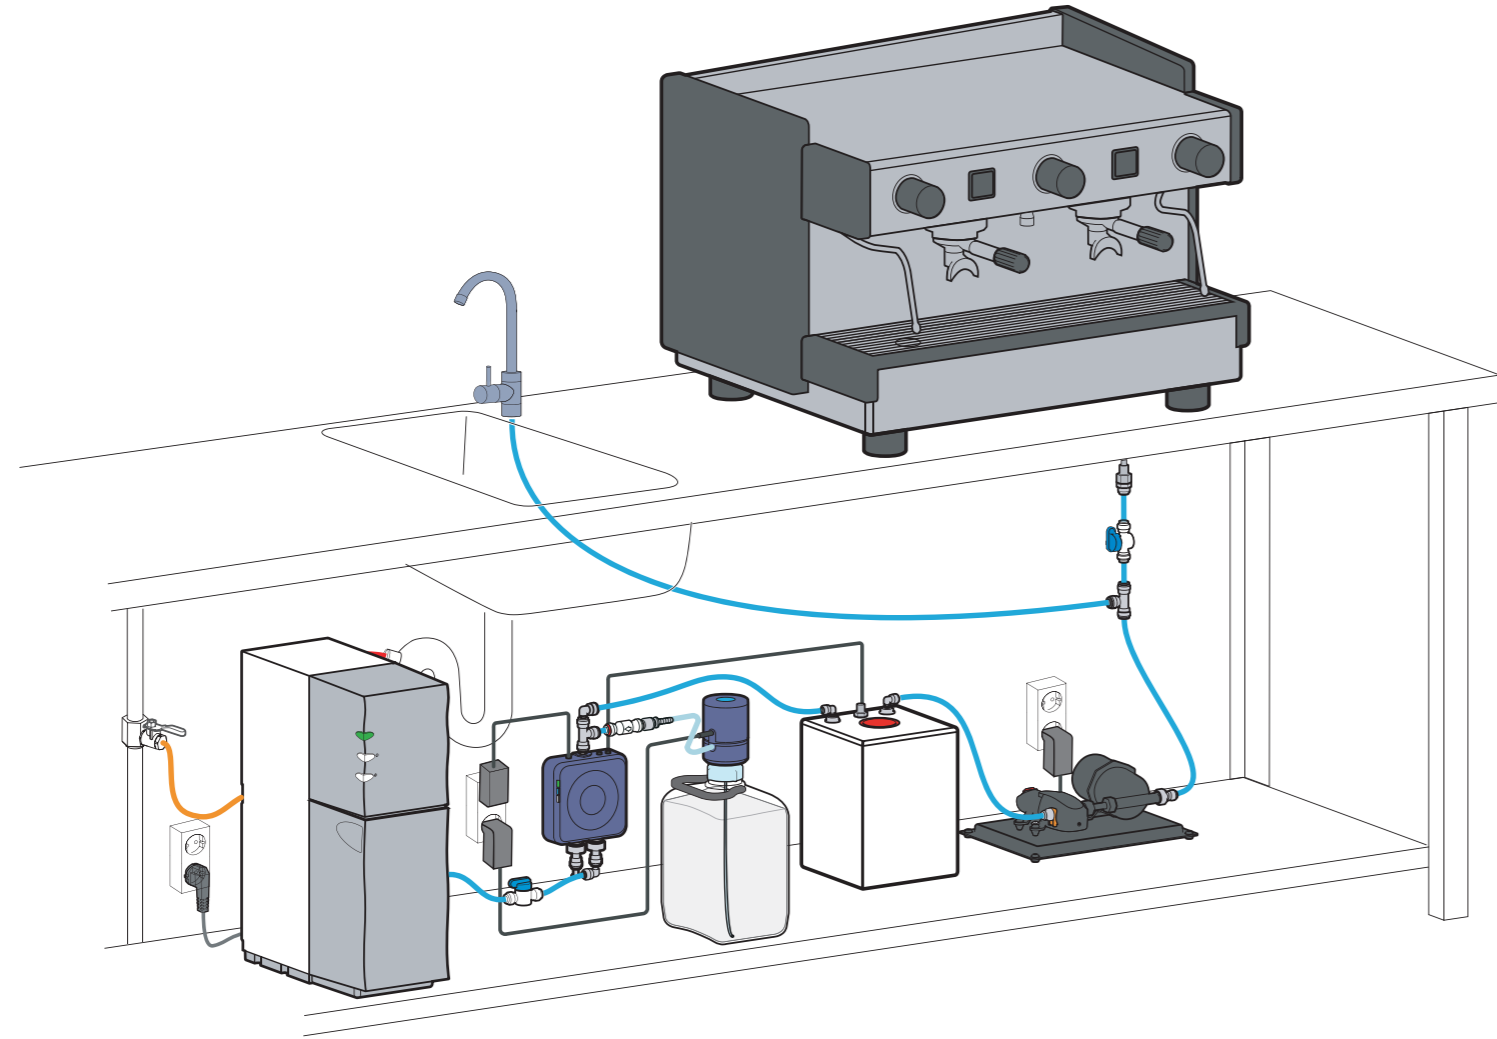

Potential Bluewater Brewer installations

What is Included in the Bluewater Brewer

Control Box

Dosing Pump

Pump with Pressure tank

Check Valve

Cable for float switch

Adaptor - BSP Thread 3/8"-3/8"

Adaptor - BSP Thread 3/8"-1/2"

Pressureless water tank with float switch

Bluewater RO Faucet

2x 3/8" Valve

3/8" Plugg

3/8" Tubing

4x Stem Elbow

Straight Adaptor - BSP Thread 3/8"-3/8"

How it Works

Water is purified

Control Box auto-fills the tank when water level is low

Store mineral water in pressureless tank

Pump water out of storage tank and into pressure tank

Water feeds brewer machines

Water feeds faucet

Set one mineral concentration, that will go into one brewer and a Faucet

What is Needed

Bluewater Purifier

Bluewater Brewer

Bluewater LQR

Set One mineral concentration, that will go into two brewers and one Faucet