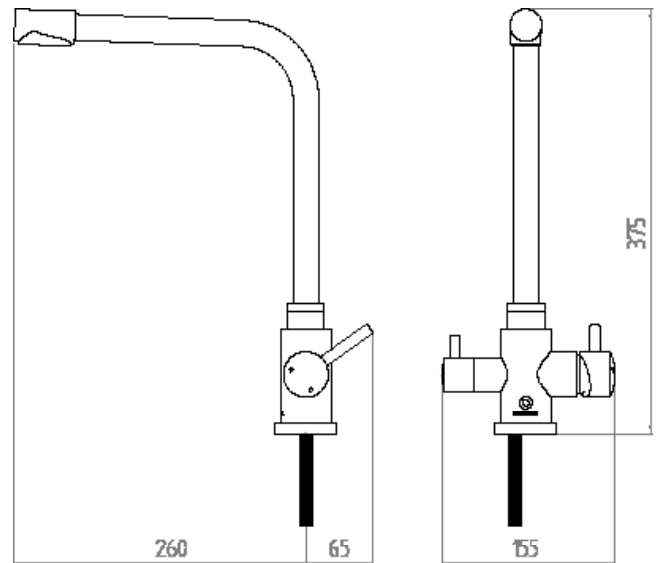

FEATURES

- User-friendly, minimalist Scandinavian design
- 360°-swivel spout
- Food-grade AISI 304 stainless steel
- Certified to NSF/ANSI/CAN 61
- High-quality ceramic core valve
- Best-in-class water flow rate